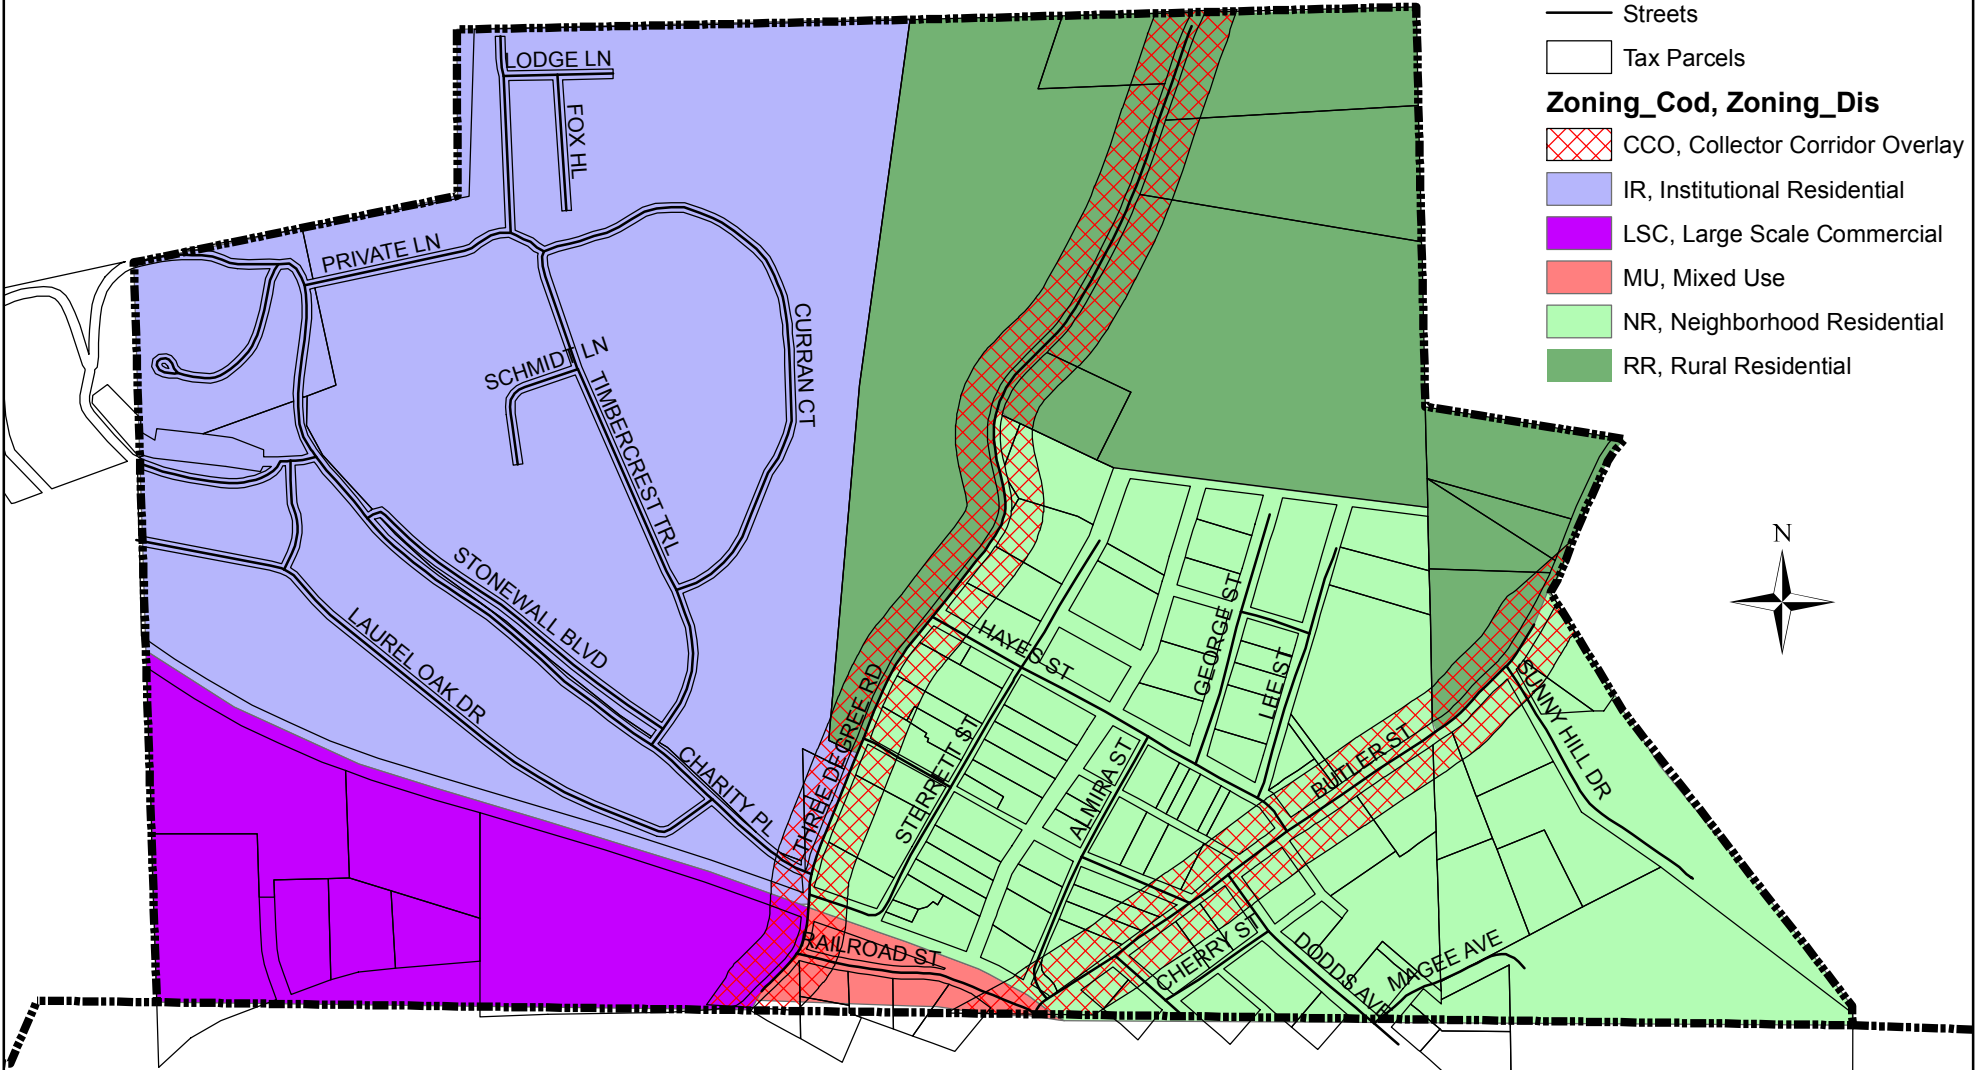

DRAFT ZONING MAP

Valencia Borough

Legend

- Borough Boundary
- Streets
- Tax Parcels
- Zoning_Cod, Zoning_Dis**
- ▨ CCO, Collector Corridor Overlay
- IR, Institutional Residential
- LSC, Large Scale Commercial
- MU, Mixed Use
- NR, Neighborhood Residential
- RR, Rural Residential

1 inch = 500 feet